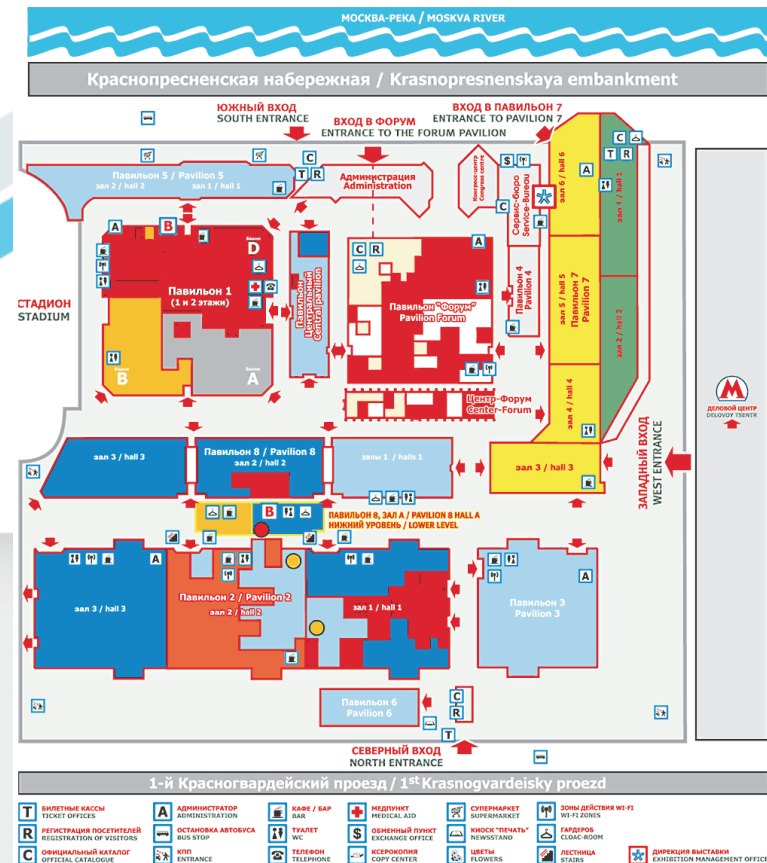

Free Wi-Fi Hotspots at Expocentre Fairgrounds

1. Servicexpo (Lobby)
2. Forum Pavilion (Café)
3. Pavilion No. 3 (Café)
4. Pavilion No. 7 (Registration Hall)
5. Pavilion No. 1 (VIP Meeting Room)
6. Pavilion No. 1 (VIP Club)

7. Pavilion No. 1 (Café, 2nd Floor, Entrance C)
8. Pavilion No. 5 (Café)
9. Pavilion No. 7 (Café)
- 10, 11. Gallery connecting Pavilions No. 2 and 8 (Main Level), Pavilion No. 8 (Hall 4 – Colonnade, Ground Level)
12. Pavilion No. 2 (Servicexpo)

Access
Expocentre Fairgrounds
Экспоцентр ЦВК

Address:
Krasnopresnenskaya
naberezhnaya, 14,
Moscow
(South entrance)

by public transport:
metro station
Vystavochnaya
or
Delovoy Tsentr
(West entrance)